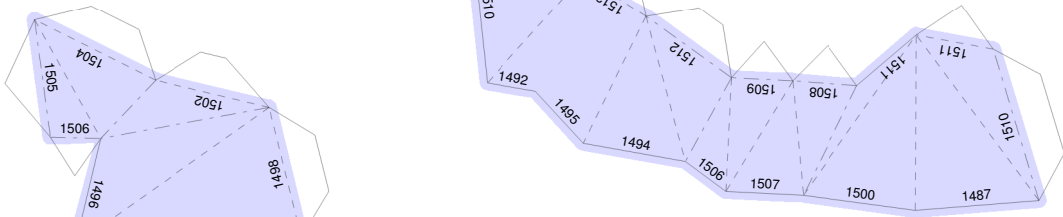

6/16 (row2 col2)

Charizard

by Sabi96

built by SuperRetroBro

www.sabi96papercraftbox.blogspot.com